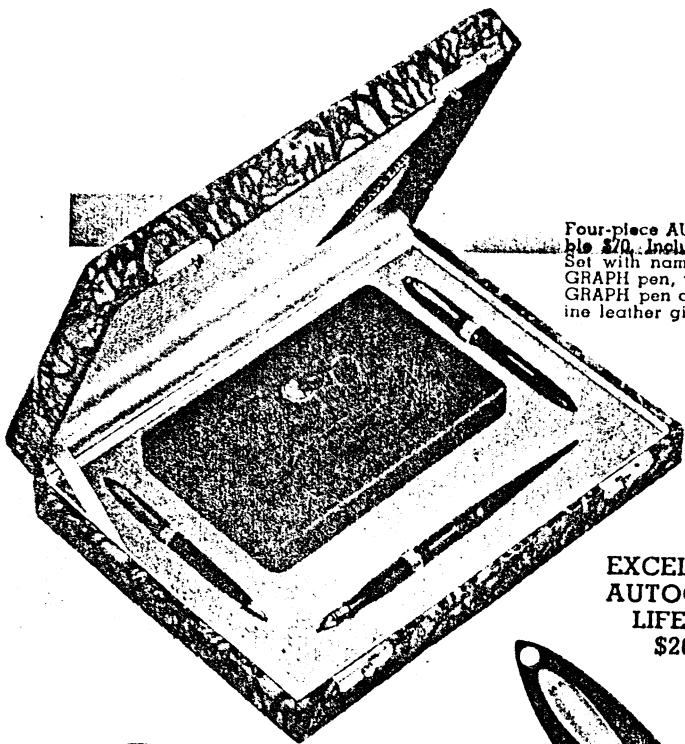

## DeLUXE LIFETIME AUTOGRAPH PIECES

Four-piece AUTOGRAPH Ensemble \$70. Includes Carrara Desk Set with nameplate and AUTOGRAPH pen, with pocket AUTOGRAPH pen and pencil in genuine leather gift box.

With owner's signature engraved in facsimile on the wide genuine 14K gold autograph bands, these strikingly handsome personal utilities may well be regarded as fine pieces of jewelry, to be handed on to succeeding generations. All ensembles are packed in rich, genuine leather cases. Perfect gift for weddings, promotions, anniversaries, retirements, birthdays, "gifts to the boss."